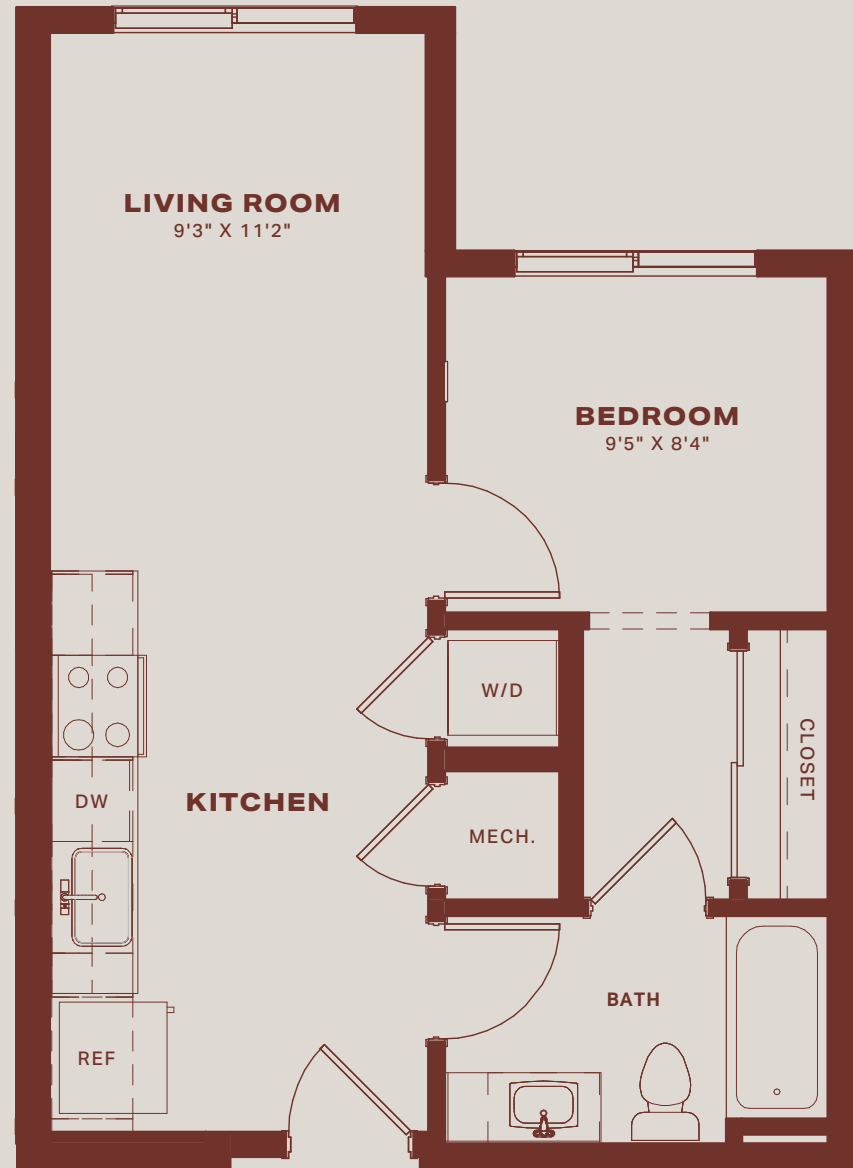

RAMBLER

The Joule

TYPE 1.1

ROOMS 1 bed | 1 bath

SIZE 528 SF

NOTES

RAMBLER

The Joule

TYPE 1.1

ROOMS 1 bed | 1 bath

SIZE 528 SF

NOTES