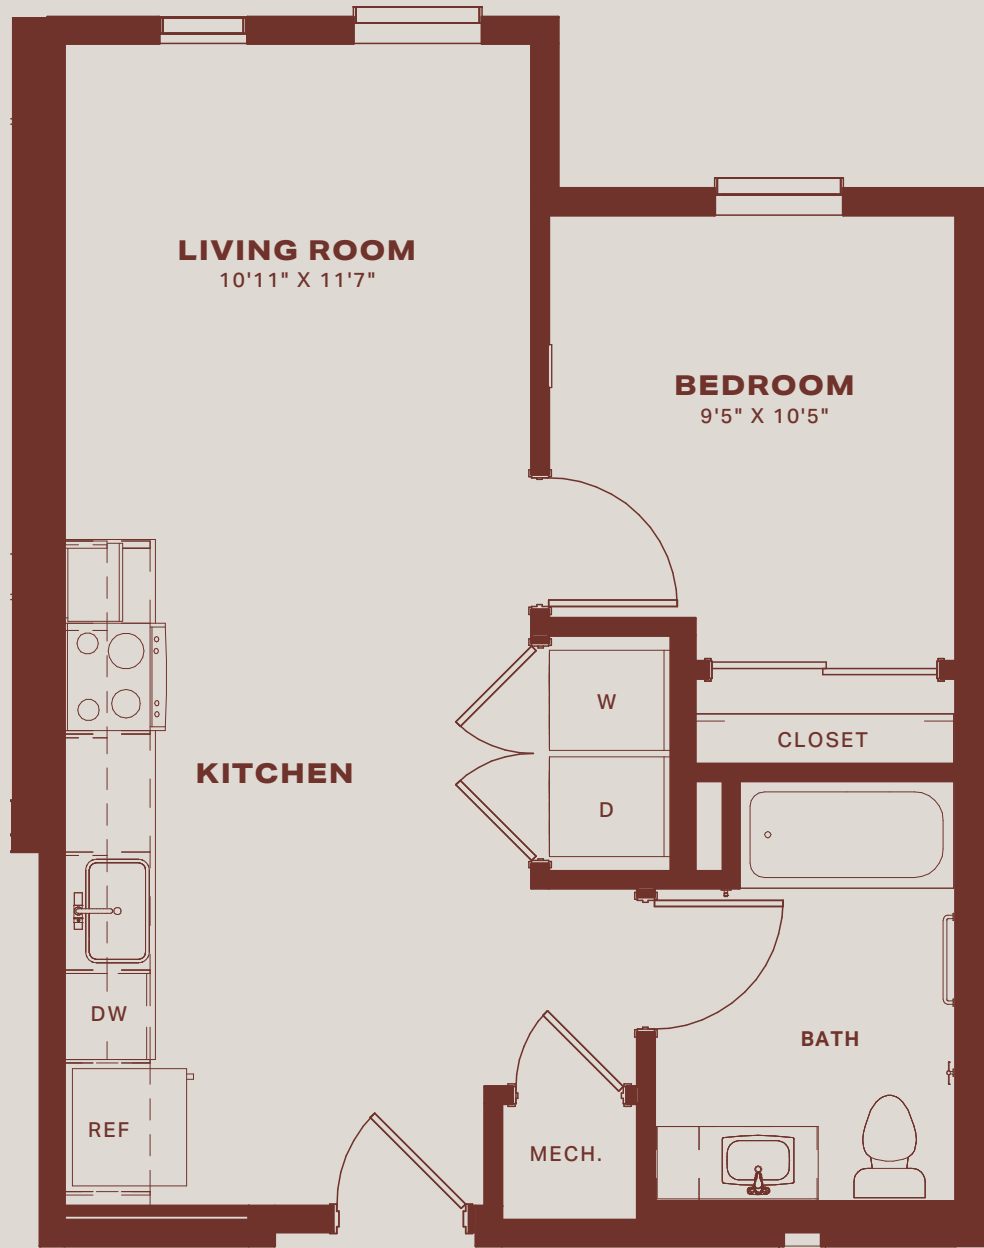

RAMBLER

The Carlyle

TYPE 1.4 | Type A

ROOMS 1 bed | 1 bath

SIZE 579 SF

NOTES

RAMBLER

The Carlyle

TYPE 1.4 | Type A

ROOMS 1 bed | 1 bath

SIZE 579 SF

NOTES