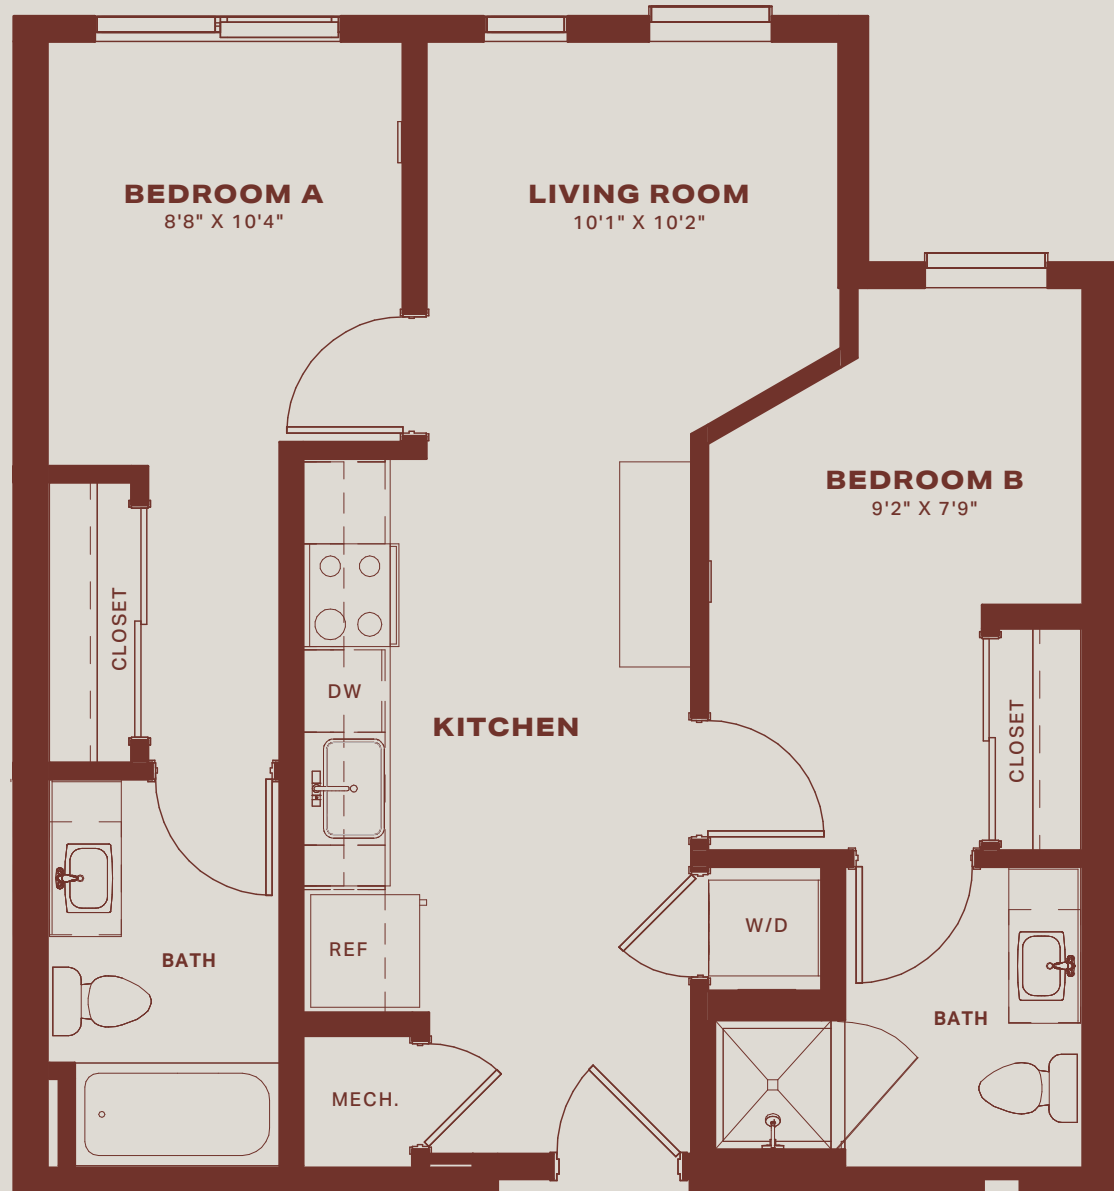

RAMBLER

The Cecilia

TYPE	2.1
ROOMS	2 bed 2 bath
SIZE	715 SF
A.	
B.	
NOTES	

RAMBLER

The Cecilia

TYPE 2.1

ROOMS 2 bed | 2 bath

SIZE 715 SF

A.

B.

NOTES