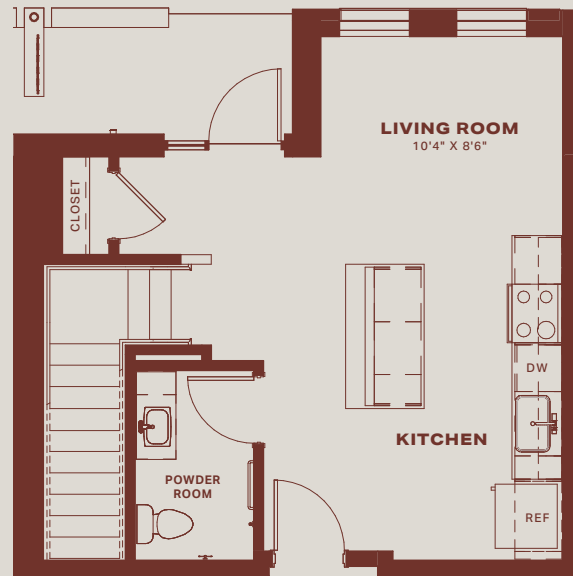

## *The Waldorf*

**TYPE** 2.2 | Townhome

**ROOMS** 2 bed | 2.5 bath

**SIZE** 1,175 SF

A.

B.

NOTES

**LEVEL 1**