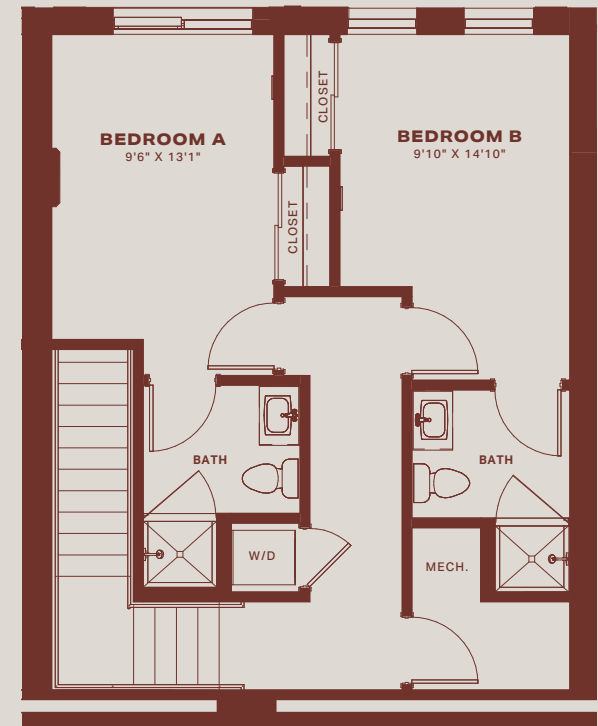

## *The Waldorf*

**TYPE** 2.2 | Townhome

**ROOMS** 2 bed | 2.5 bath

**SIZE** 1,175 SF

A.

B.

NOTES

**LEVEL 1**

**LEVEL 2**