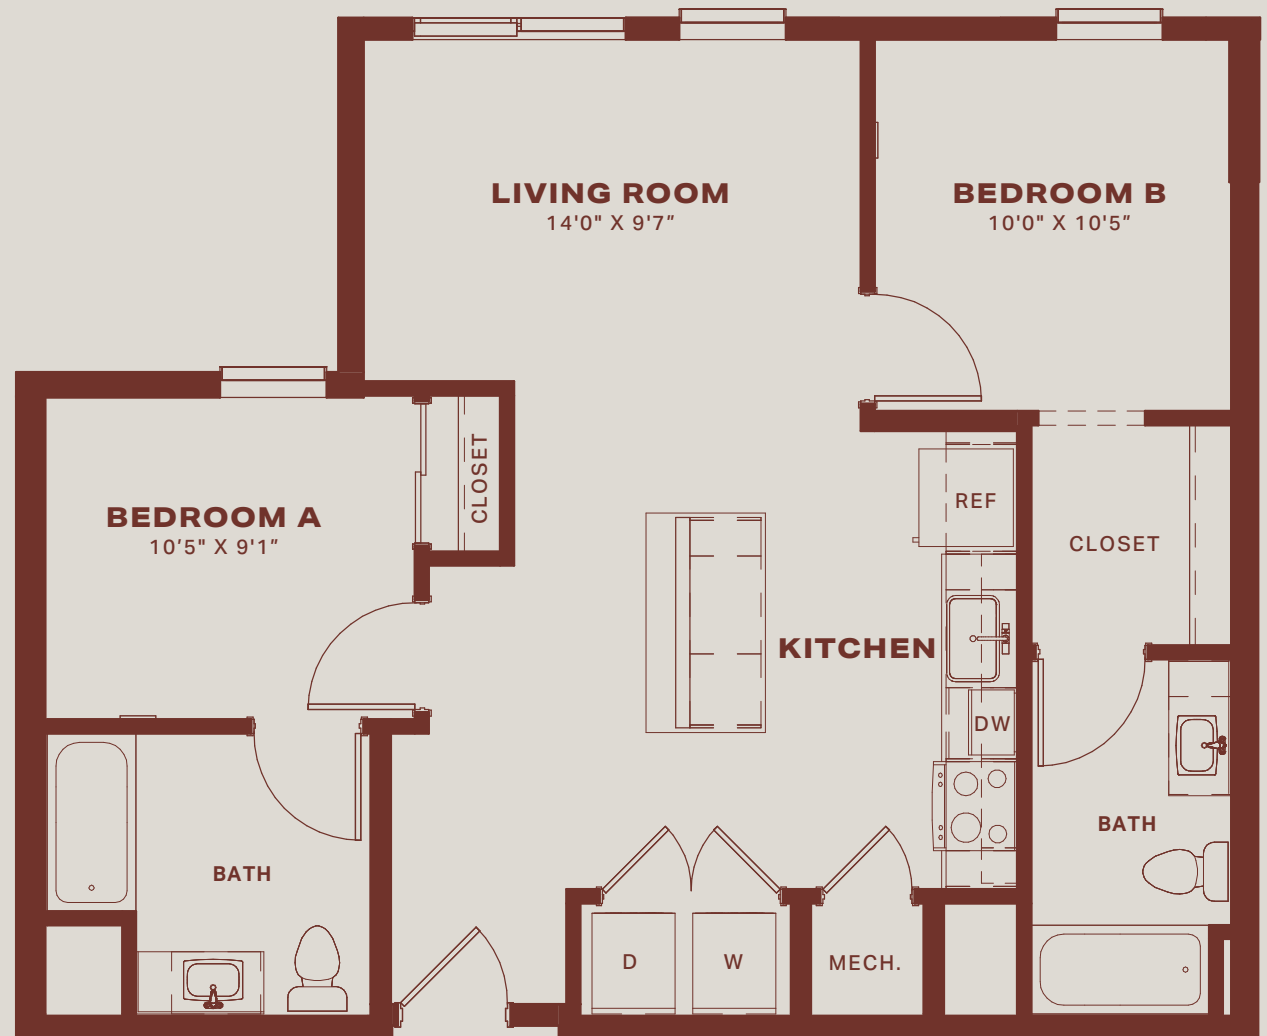

RAMBLER

The Viceroy

TYPE 2.5 | Type A

ROOMS 2 bed | 2 bath

SIZE 900 SF

A.

B.

NOTES