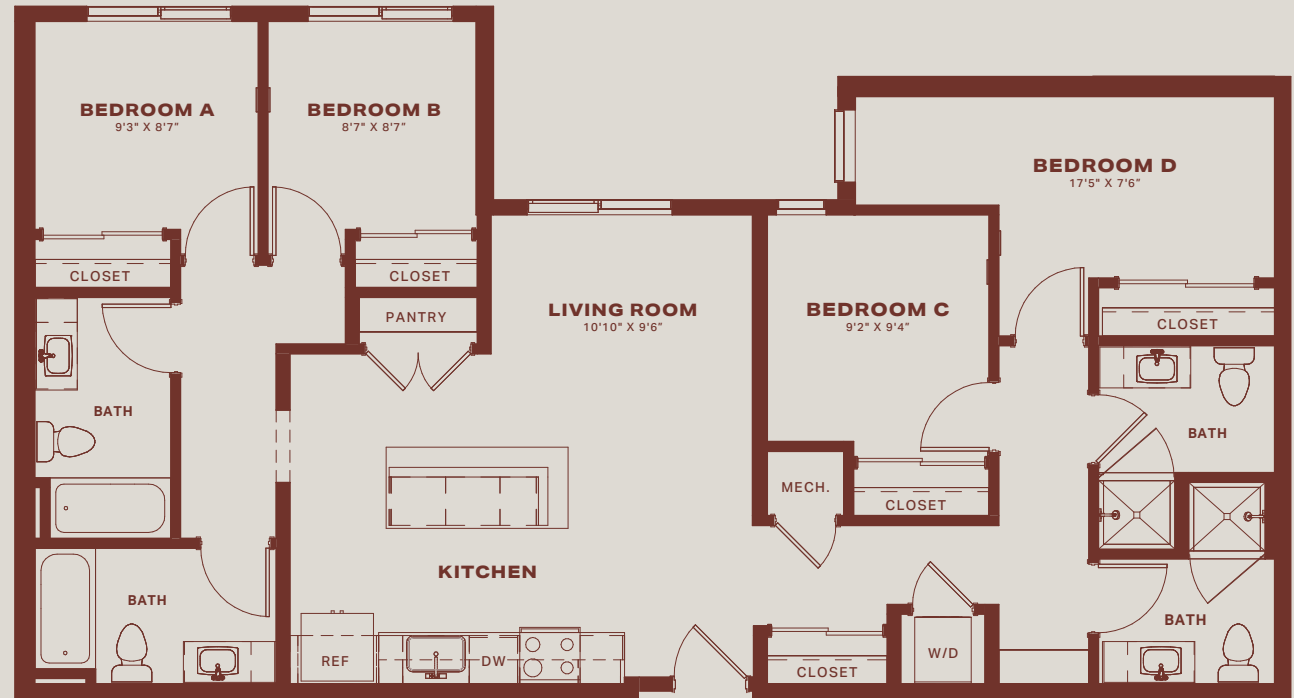

RAMBLER

The Moxy

TYPE 4.2

ROOMS 4 bed | 4 bath

SIZE 1,322 SF

A.

B.

C.

D.

NOTES

RAMBLER

The Moxy

TYPE 4.2

ROOMS 4 bed | 4 bath

SIZE 1,322 SF

- A.
- B.
- C.
- D.