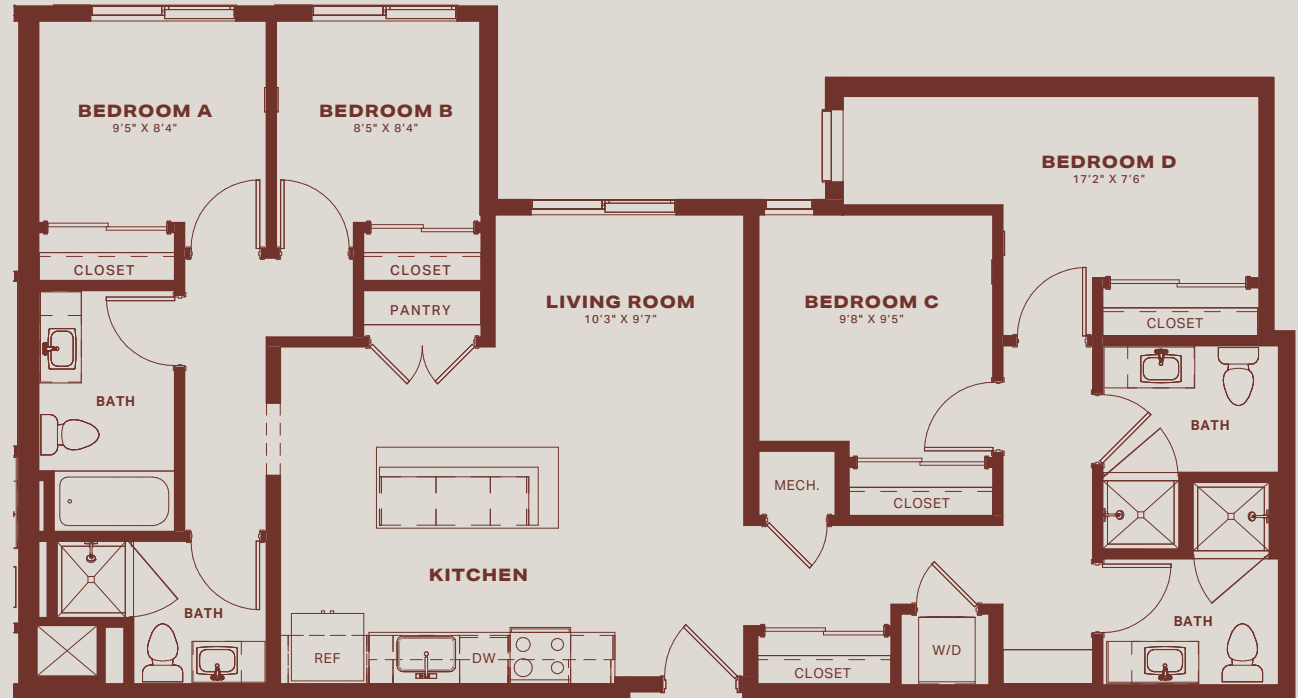

RAMBLER

The Graduate

TYPE 4.6

ROOMS 4 bed | 4 bath

SIZE 1,306 SF

A.

B.

C.

D.

NOTES