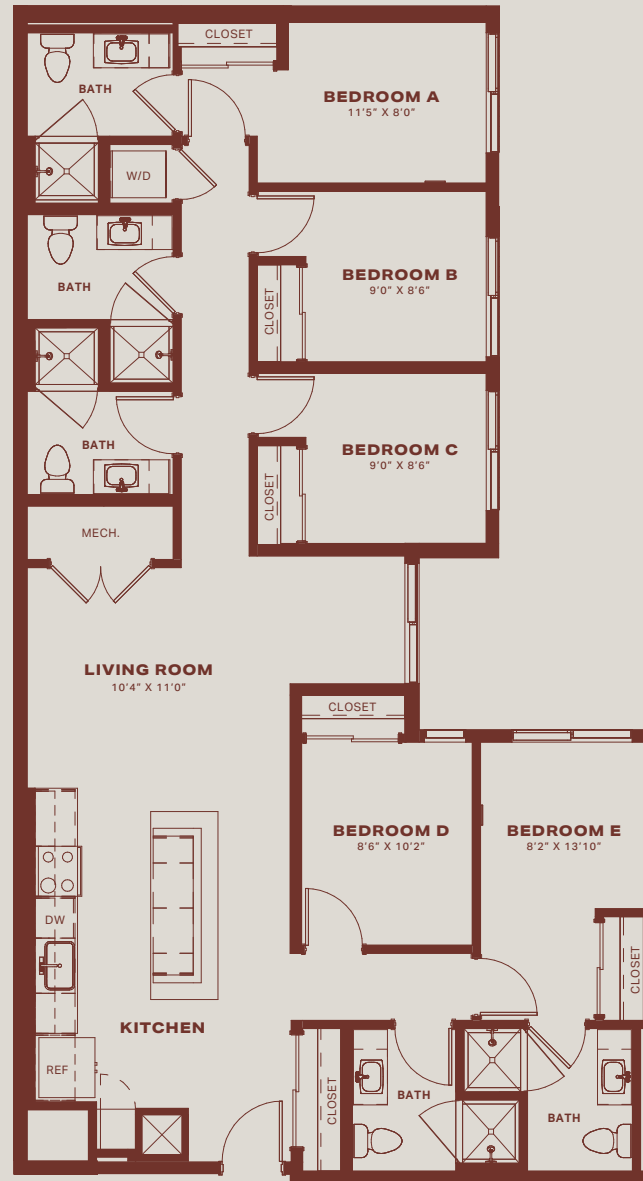

RAMBLER

The Pearl

TYPE	5.1
ROOMS	5 bed 5 bath
SIZE	1,546 SF

A. _____

B. _____

C. _____

D. _____

E. _____

NOTES

RAMBLER

The Pearl

TYPE 5.1

ROOMS 5 bed | 5 bath

SIZE 1,546 SF

A.

B.