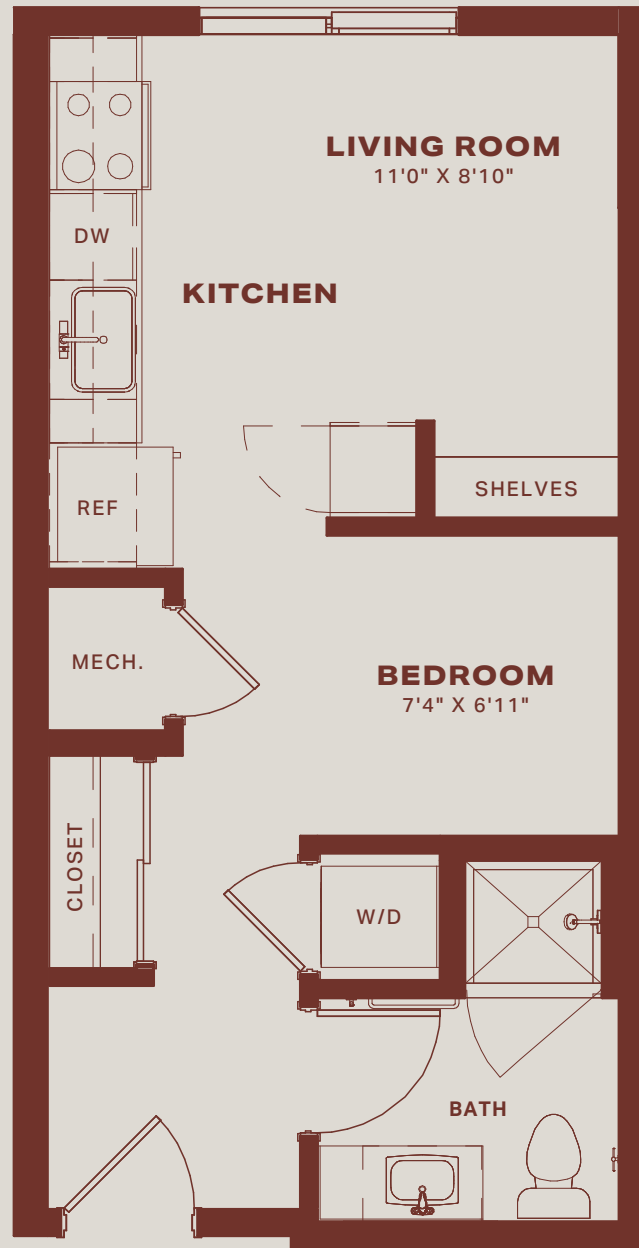

RAMBLER

The Ivy

TYPE S1

ROOMS Studio

SIZE 401 SF

NOTES

RAMBLER

The Ivy

TYPE S1

ROOMS Studio

SIZE 401 SF

NOTES